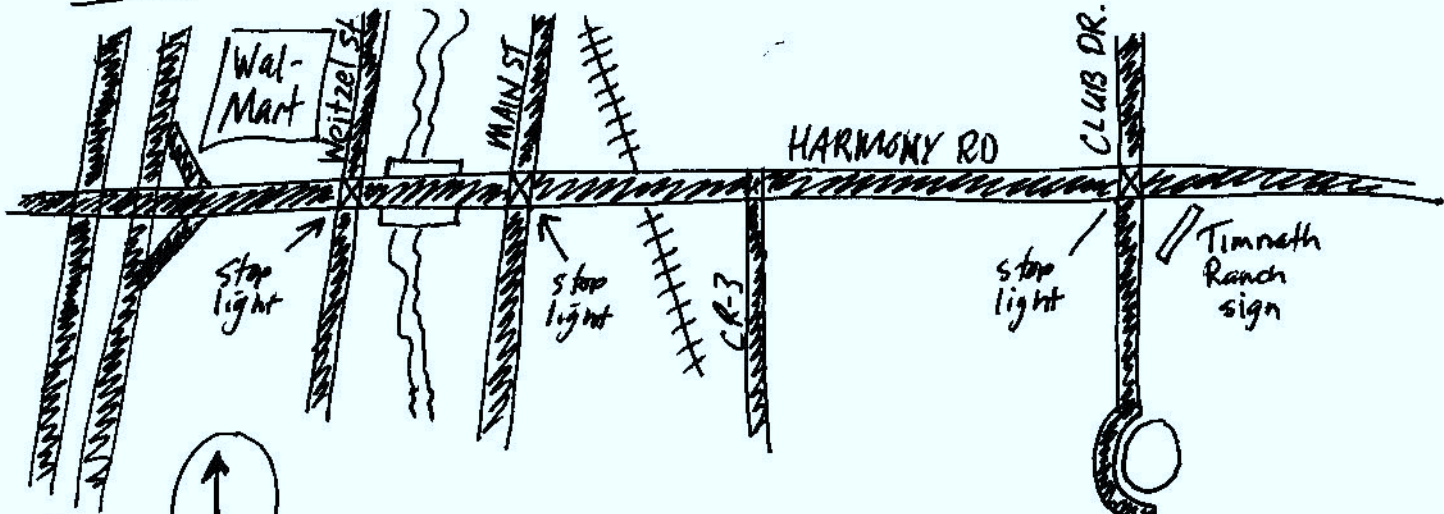

How to get to BETHKE ELEMENTARY

(the old-school
hand-drawn map
since we are
not in MapQuest
or your GPS)

I-25

Directions:

- drive East on Harmony Rd.
1.6 miles from Stop Light
on Weitzel St. (at Walmart)
- turn South on Club Dr.
- drive 0.6 mile to
Bethke Elementary