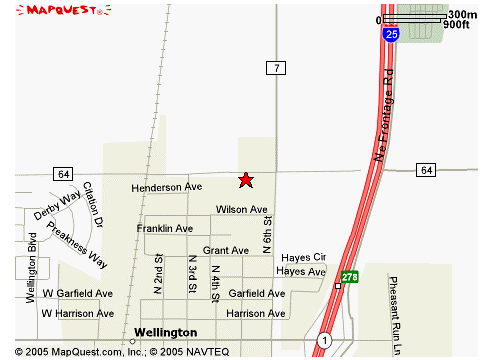

Knock on Wood Cache

by jmike

N 40° 42.658 W 105° 00.106 (WGS84)

UTM:

In Colorado, United States
Hidden: 2/15/05
Use waypoint: EYGC06

This is a **Micro** cache.

(ratings out of 5 stars. 1 is easiest, 5 is hardest)

Difficulty: ★ Terrain: ★

This is a micro cache that is well hidden. This is a high traffic area so be discrete as you look for, find, and replace the cache. Please put it back carefully so that the next cacher can have as much fun finding it as you did. Be sure to sign the log book and if you get the First Finder card, bring it to jmike for a special treat.